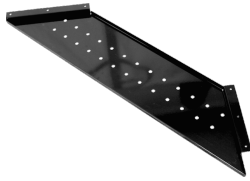

Mountingplate

The mountingplate is attached to the frame and creates extra space in the shell to house accessories like DI-boxes, sockets, cables etcetera.

€75,-