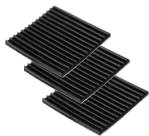

Anti-slippads, set of 3

Stick these pads under the legs of your Dutchgrand to prevent sliding on slippery floors.

They also provide some extra protection for the legs.

€4,-

All amounts are exclusive of Tax (if applicable) and shipping/handling - costs.
All prices are subject to change without prior notice. ©2015/2016 DUTCHGRAND LTD.